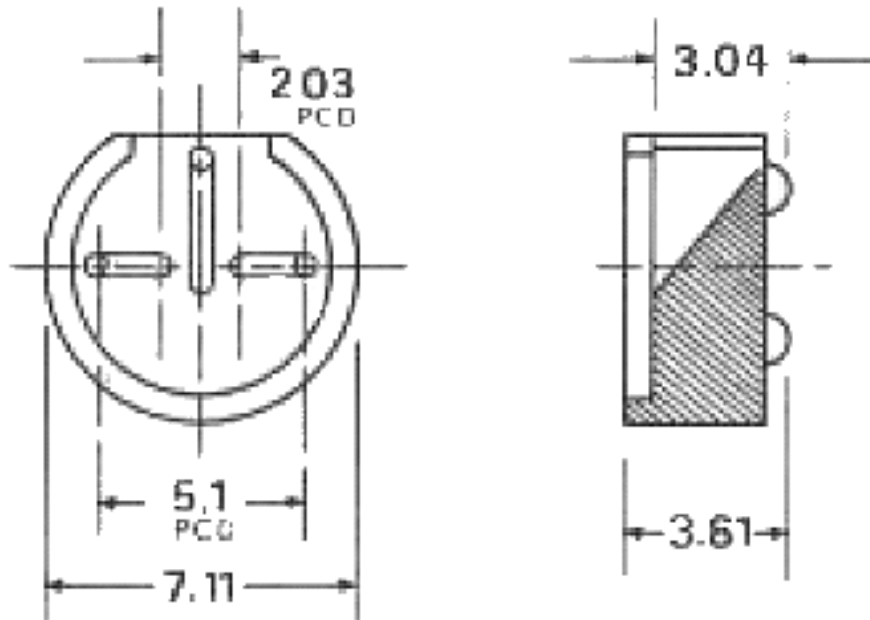

WINSLOW ADAPTICs

PART NUMBER:

EPX-006

MATERIAL:

NYLON

ACCEPTED CASE SYTLE:

TO18

DEVICE LEADS:

3 IN LINE

SPREADS TO TO5

sales@winslowadaptics.com

www.winslowadaptics.com